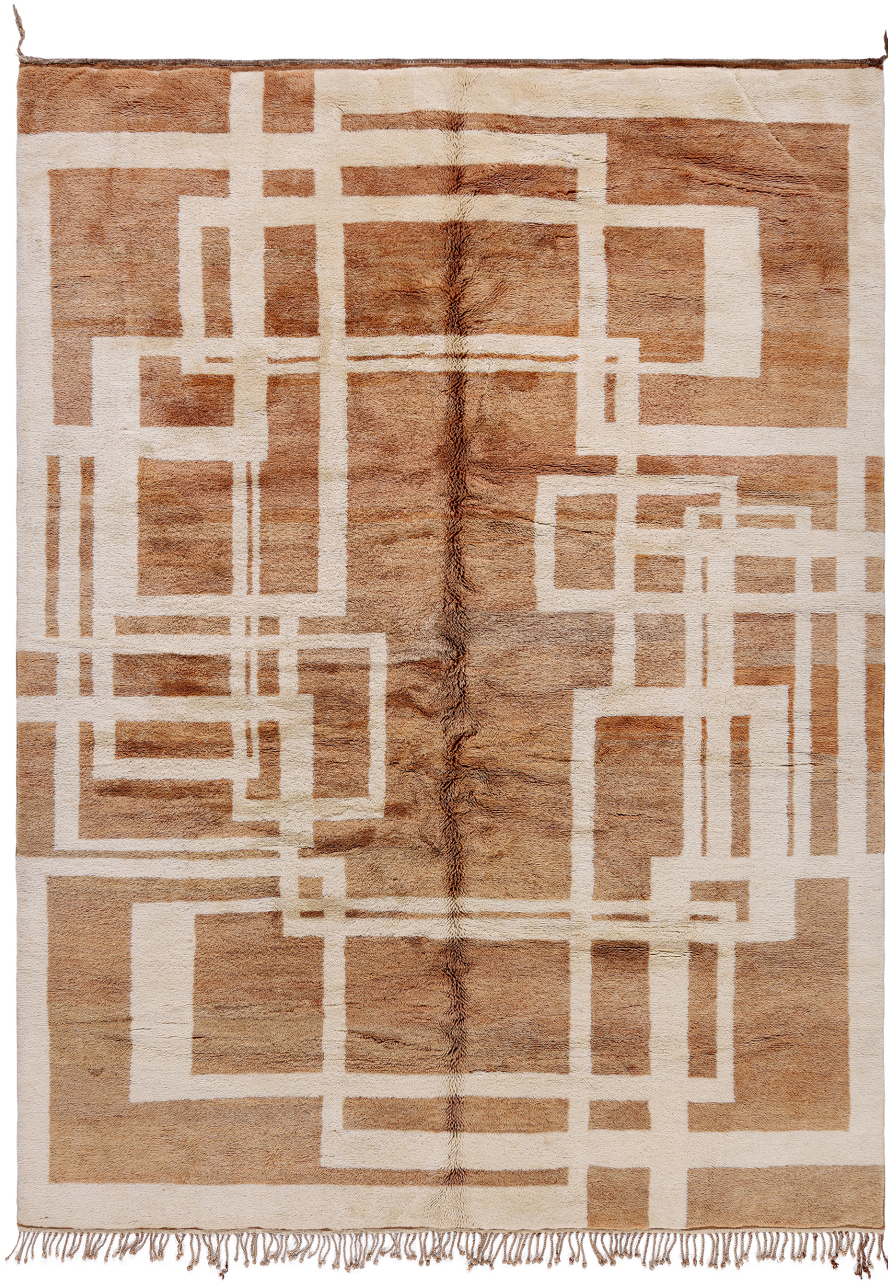

N A S I R I

Geometric Bronze Moroccan

Ref No : 010175

Size : 9'0" x 12'0"

Color : Bronze