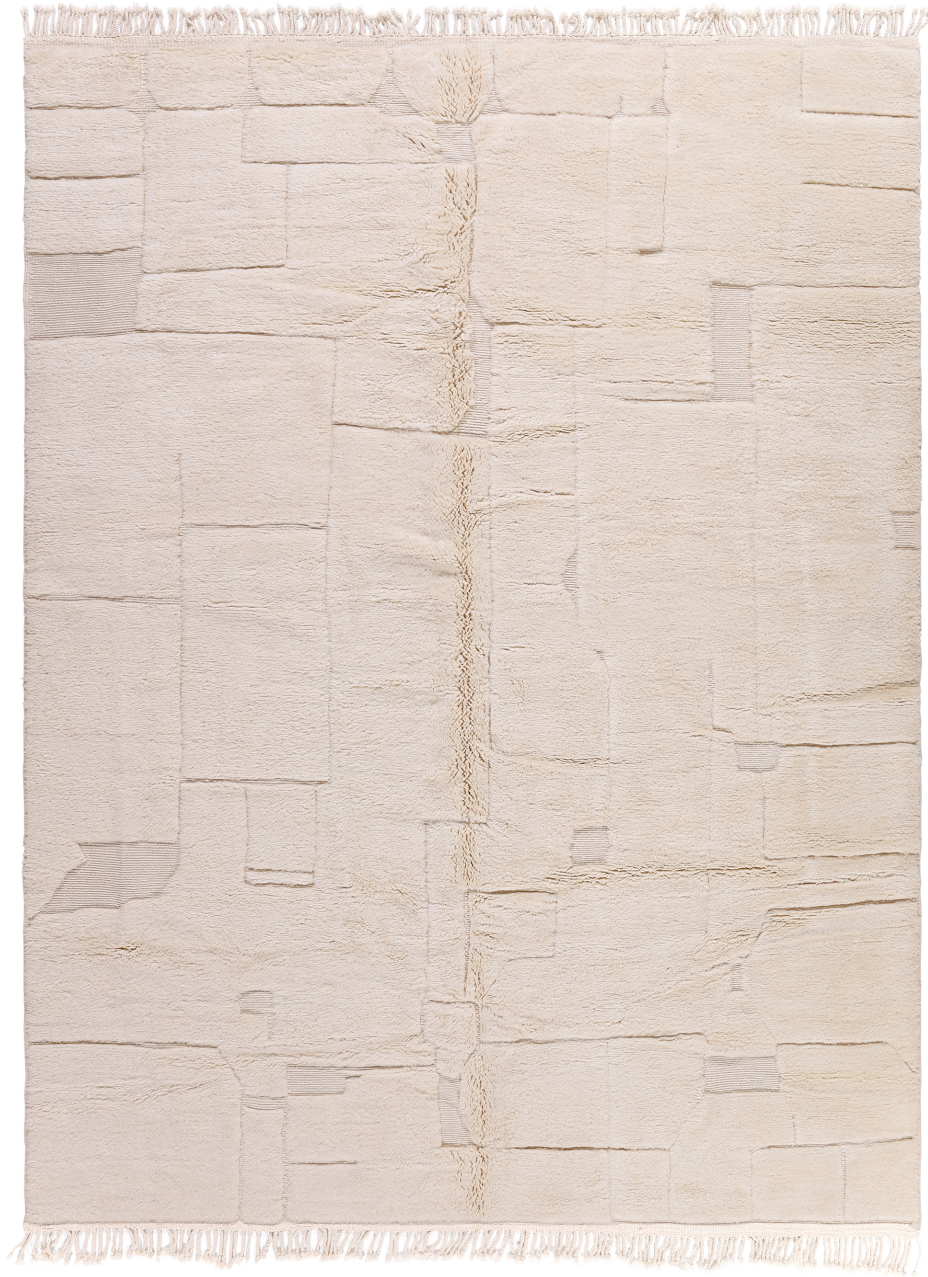

N A S I R I

Textured Ivory Moroccan

Ref No : 010176

Size : 9'0" x 12'0"

Color : Ivory