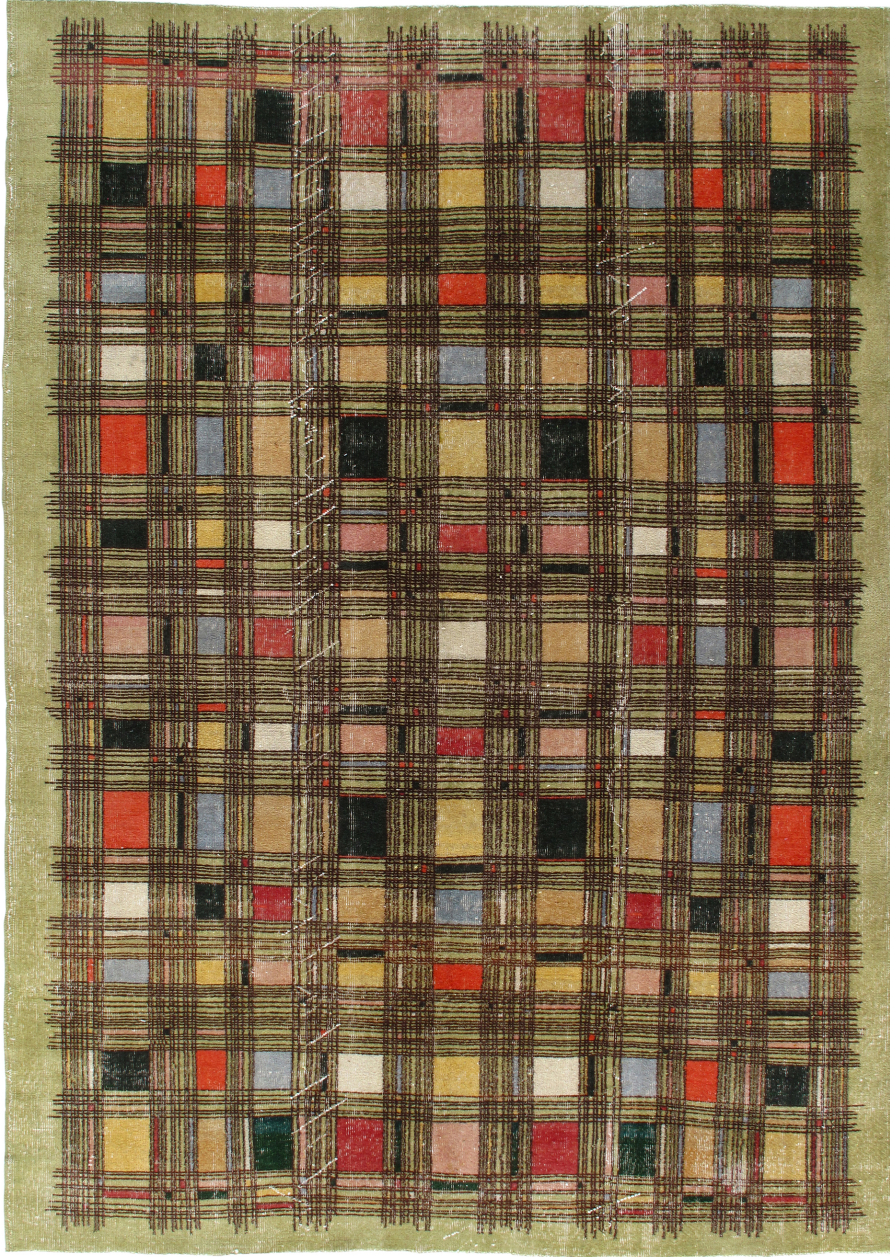

N A S I R I

Arts and crafts

Ref No : 007705

Size : 6' 8" x 9' 5"

Color : Multi